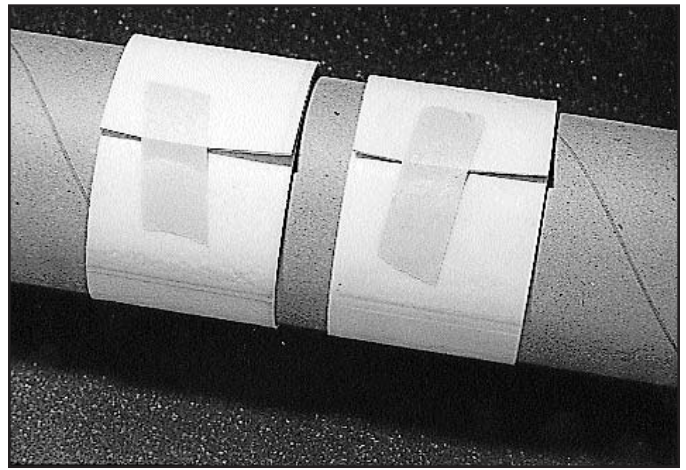

We've tested our products. Now you can, too. Compare the flexibility of our products to our competitor's.

Wrap our product around a dowel rod. Now, wrap the competitor's. **WHAT A DIFFERENCE!**

*You can rest assured that Congoleum doesn't crack under pressure!*

## CONGOLEUM FLATTENS THE LEADING COMPETITION!

The "lay-flat" quality of our products is second to none! Want proof?

- Wrap a strip of our product and a strip of the competitor's around a 4" diameter tube. Keep them rolled up for 4 hours.