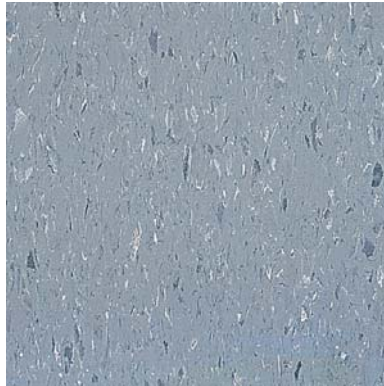

TT SERIES™

COMMERCIAL VINYL COMPOSITION TILE FLOORING

TT-11
Pearl White

TT-12
Stone White

TT-14
Light Pebble Beige

TT-17
Antique White

TT-33
Iron Gray

TT-41
Light Earthen Taupe